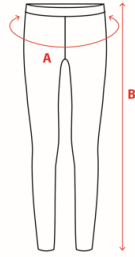

Size Chart Thermo pants men		
Size	Hips (A)	Length (B)
M	100	110
L	106	112
XL	111	114
XXL	117	118

Size Chart Thermo pants women		
Size	Hips (A)	Length (B)
S	90	102
M	95	104
L	101	106
XL	106	108

Size Chart Thermo shirt men			
Size	Waist (A)	Length (B)	Sleeve (C)
M	86	73	75
L	90	75	77
XL	95	77	79
XXL	101	79	81

Size Chart Thermo shirt women			
Size	Waist (A)	Length (B)	Sleeve (C)
S	70	70	68
M	74	72	70
L	80	74	72
XL	86	76	74