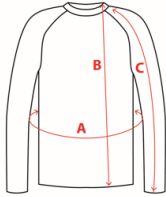

Size Chart Thermo pants men		
Size	Hips (A)	Length (B)
M	100	110
L	106	112
XL	111	114
XXL	117	118

Size Chart Thermo pants women		
Size	Hips (A)	Length (B)
S	90	102
M	95	104
L	101	106
XL	106	108

Size Chart Thermo shirt men			
Size	Waist (A)	Length (B)	Sleeve (C)
M	86	73	75
L	90	75	77
XL	95	77	79
XXL	101	79	81

Size Chart Thermo shirt women			
Size	Waist (A)	Length (B)	Sleeve (C)
S	70	70	68
M	74	72	70
L	80	74	72
XL	86	76	74