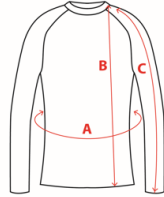

Size Chart Thermo pants men		
Size	Hips (A)	Length (B)
M	100	110
L	106	112
XL	111	114
XXL	117	118

Size Chart Thermo pants women		
Size	Hips (A)	Length (B)
S	90	102
M	95	104
L	101	106
XL	106	108

Size Chart Thermo shirt men			
Size	Waist (A)	Length (B)	Sleeve (C)
M	86	73	75
L	90	75	77
XL	95	77	79
XXL	101	79	81

Size Chart Thermo shirt women			
Size	Waist (A)	Length (B)	Sleeve (C)
S	70	70	68
M	74	72	70
L	80	74	72
XL	86	76	74