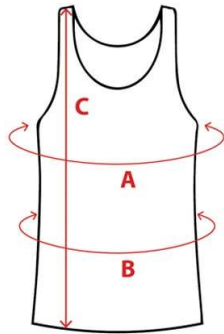

PIERRE CALVINI® bamboo

Size chart Bamboe Singlets men in CM			
Size	Chest (A)	Waist (B)	Length (C)
M	93-96	85-88	71
L	97-101	89-92	74
XL	102-106	93-96	77
XXL	107-112	97-100	80

Size chart Bamboe Singlets women in CM			
Size	Chest (A)	Waist (B)	Length (C)
S	75-81	61-68	60
M	82-87	69-76	61
L	88-94	77-84	62
XL	95-101	85-92	63