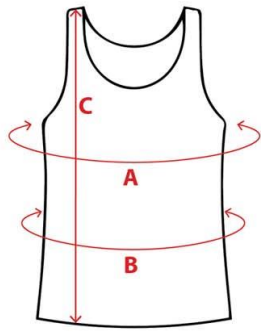

PIERRE CALVINI® bamboo

Size chart Bamboe Singlets men in CM			
Size	Chest (A)	Waist (B)	Length (C)
M	93-96	85-88	71
L	97-101	89-92	74
XL	102-106	93-96	77
XXL	107-112	97-100	80

Size chart Bamboe Singlets women in CM			
Size	Chest (A)	Waist (B)	Length (C)
S	75-81	61-68	60
M	82-87	69-76	61
L	88-94	77-84	62
XL	95-101	85-92	63