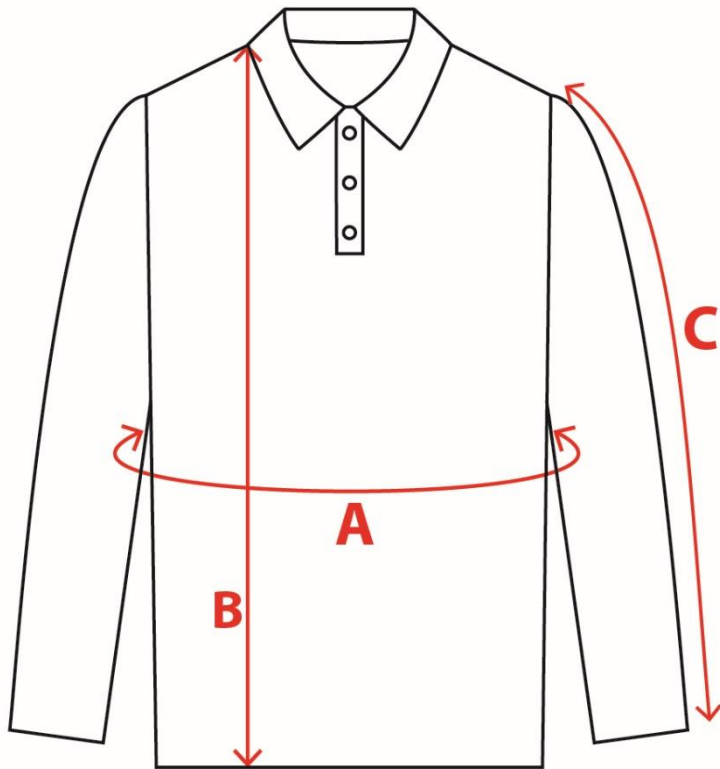

# PIERRE CALVINI®

Size Chart Polo longsleeve in CM			
Size	Chest (A)	Length (B)	Sleeve (C)
M	108	74	67
L	112	76	68
XL	116	78	69
XXL	120	80	70
XXXL	124	82	71