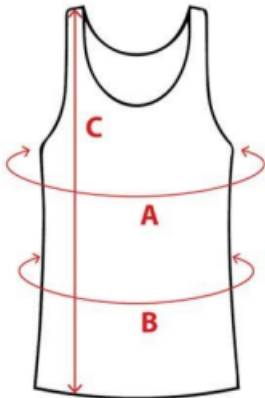

Size chart Bamboe Singlets men in CM			
Size	Chest (A)	Waist (B)	Length (C)
M	93-96	85-88	71
L	97-101	89-92	74
XL	102-106	93-96	77
XXL	107-112	97-100	80

Size chart Bamboe Singlets women in CM			
Size	Chest (A)	Waist (B)	Length (C)
S	75-81	61-68	60
M	82-87	69-76	61
L	88-94	77-84	62
XL	95-101	85-92	63