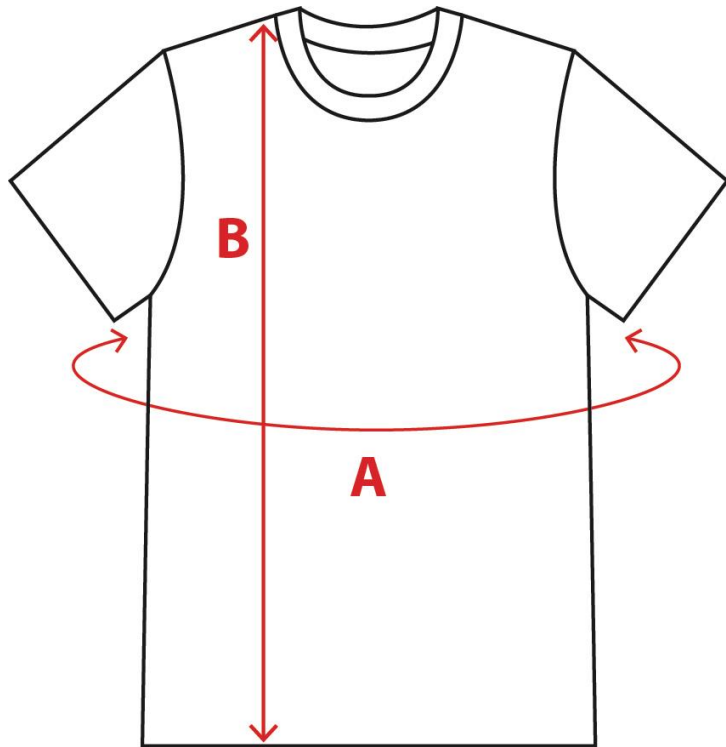

# PIERRE CALVINI® bamboo

Size chart Bamboe T-Shirts Men in CM		
Size	Chest (A)	Length (B)
M	93-96	71
L	97-101	74
XL	102-106	77
XXL	107-112	80