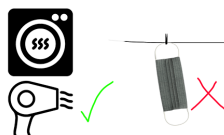

HOW TO WEAR A FACE MASK

Wash your hands before handling the mask.

Grab the mask by the elastics.

Place the elastics behind your ears.

Adjust the mask on your nose and chin.

Pinch the bridge of your nose.

You are now correctly wearing a face mask.

Make sure you are protected before washing the mask.

30 min

Wash with normal detergent at 60°C for minimum 30 min.

You can use a washing bag.

Dry using a dryer of hairdryer, no not let air dry.

You have now correctly washed your face mask.