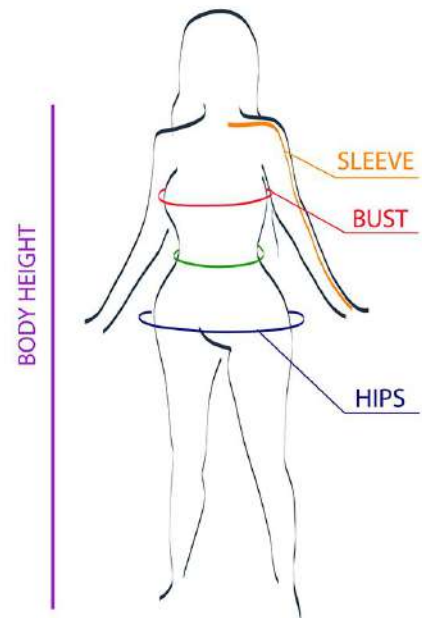

WOMEN'S SIZE CHART

SIZE	BODY HEIGHT	BUST	SLEEVE	HIPS
S	112	54	51	121
M	116	58	52	132
L	120	60	53	134
XL	123	62	53	135

MEN'S SIZE CHART

SIZE	BODY HEIGHT	CHEST	SLEEVE	HIPS
S	115	57	52	128
M	120	58	53	131
L	125	61	54	133
XL	128	62	54	134